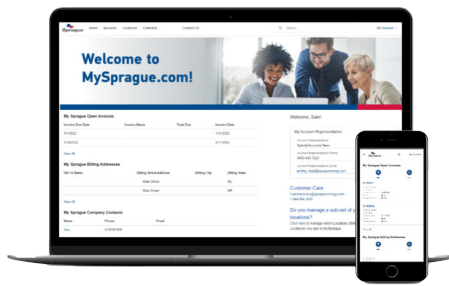

Quick access to your account information

MySprague Includes:

- Invoices
- Contracts
- Locations
- Contact Info

Our online portal makes finding the information you need easy with:

- **Easy-to-use navigation** - Access your information quickly and easily with an intuitive online account experience.
- **Enhanced Search** - Advanced search functionality allows you to quickly and easily find your locations, invoices, contracts and more.
- **Mobile Friendly** - Access your account information 24/7 from your computer, smartphone or tablet - no app or downloads required!